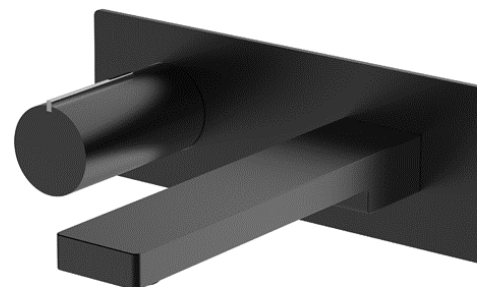

Wall Basin/Bath Mixer Set

- BL5141BK
- Code: 1153227