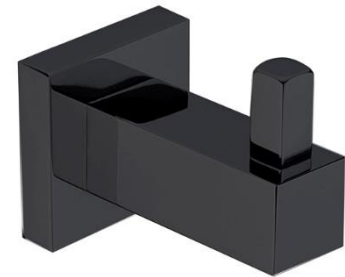

Black Accessories - Round

Toilet Roll Holder

- 5051-1BK
- Code: 188118

Towel Ring

- 5060BK
- Code: 188116

Robe Hook

- 5053-1BK
- Code: 188117

Single Towel Rail

- 600mm
- 5024BK
- Code: 188120

Double Towel Rail

- 600mm
- 5048BK
- Code: 188119

UPGRADE OPTION ONLY

Black Accessories - Square

Toilet Roll Holder

- 6051-1BK
- Code: 188112

Towel Ring

- 6460BK
- Code: 1151080

Robe Hook

- 6053BK
- Code: 188453

Single Towel Rail

- 600mm
- 6024BK
- Code: 188113

Double Towel Rail

- 600mm
- 6048BK
- Code: 188114

UPGRADE OPTION ONLY