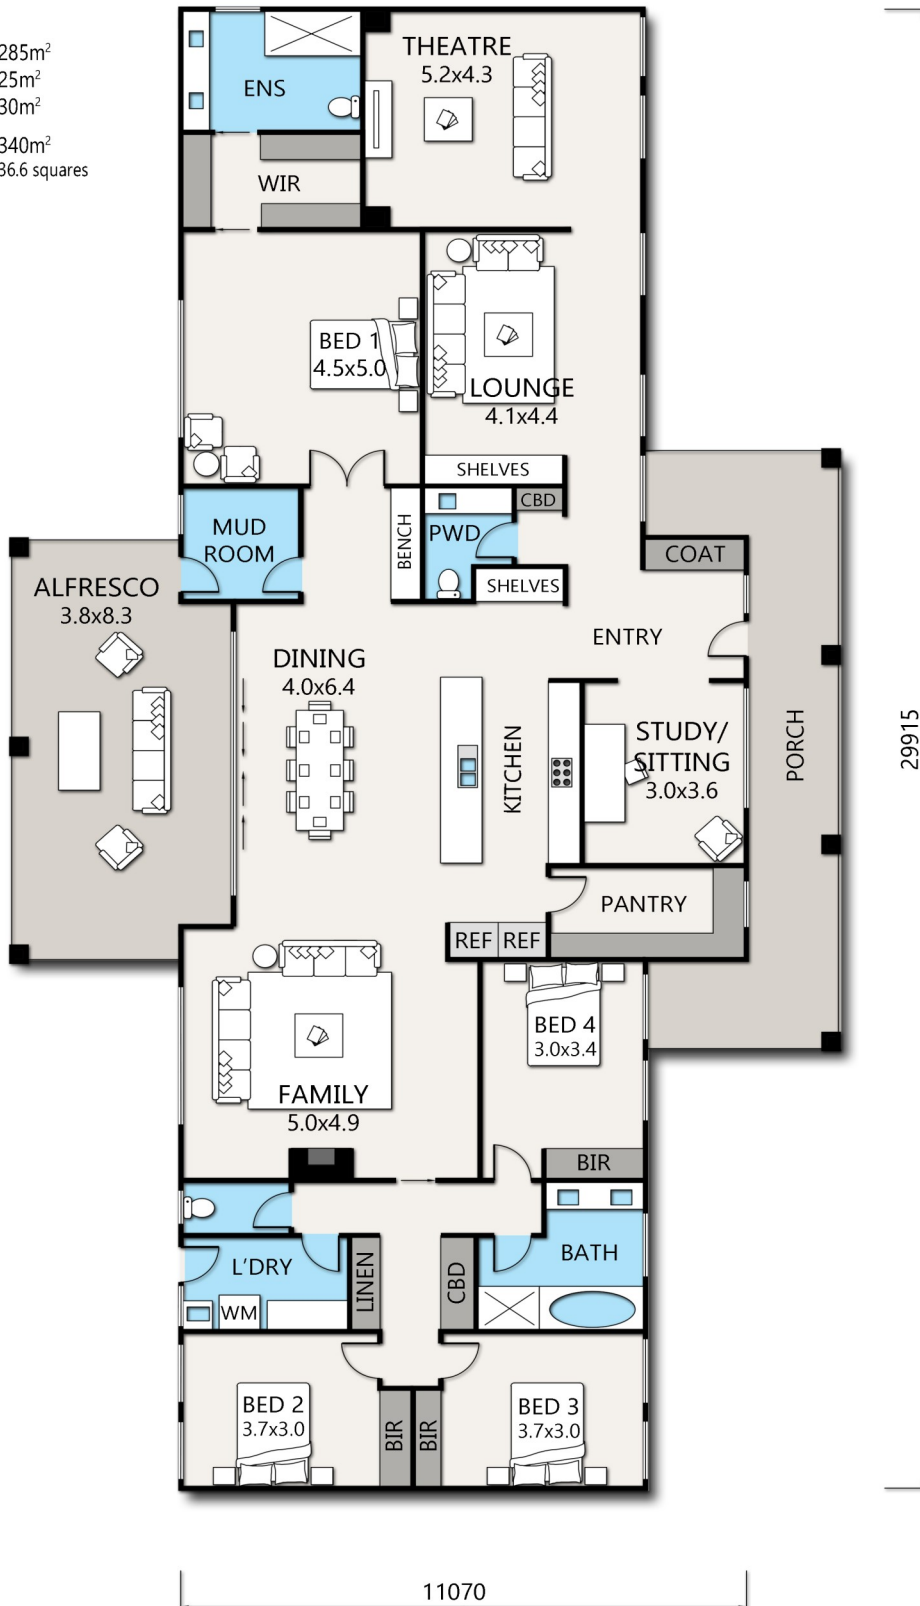

The Outback 340

Areas:
 Residence: 285m²
 Porch: 25m²
 Alfresco: 30m²
Total: 340m²
 36.6 squares

4 

2 

archistyle

Whilst every attempt has been made to ensure the accuracy of this floorplan, measurements of doors, windows, rooms and any other items are approximate only. The producer or the agent cannot be held responsible for any errors, omissions or misstatements. This plan is for illustrative purposes only and should be used as such.